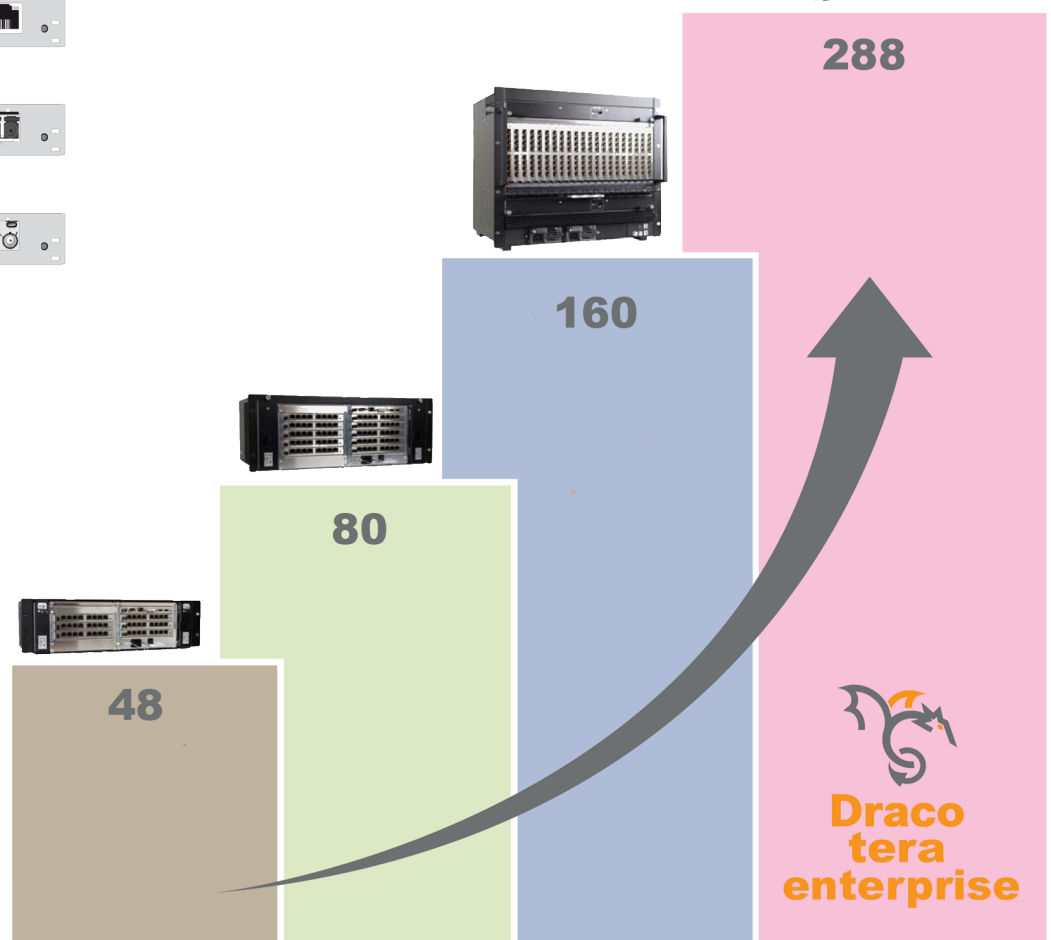

## HD-DVI/KVM Matrix

- Mix & Match of Cat X and Fiber
- Instant Switching without delay
- Flex-Port technology (dynamic input/ output)
- Full HD-DVI Resolutions to 1920x1200/1080p/2K
- Digital Video, HD-SDI. Audio & USB 2.0
- 24/7 Availability Design
- Modular scalable

### Cat X

# Draco tera compact